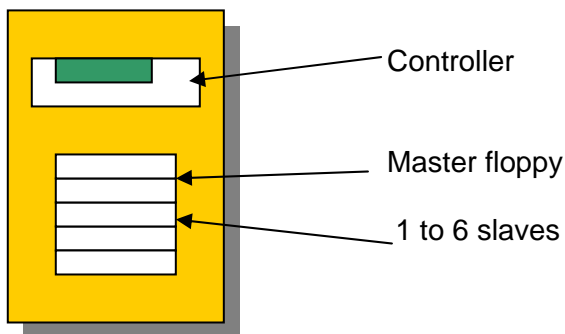

Peripheral Vision (Technology) Ltd
Unit 4, Zephyr House
Calleva Park
Aldermaston
RG7 8JN
UK

Tel: +44 (0) 118 982 0432
Fax: +44 (0) 118 982 0426

Low level Floppy Disk Duplicator

Small stand-alone mini-tower can duplicate 1 Master to (up to) 6 3.5" Floppy Disks simultaneously

- Stand-alone Duplicator- no PC or software is required.
- Low level block-for-block, byte-for-byte copy, independent of the data format.
- Copy, Verify and Quick-Verify functions
- Small footprint tower design with front-panel, backlit LCD display and pushbutton interface.
- Simple to use - push button and LCD display interface. The operator simply inserts the master disk into the top drive, and blanks into the slaves (lower drives), then presses the button to copy.

SPECIFICATIONS

Dimensions: Tower design with A4 Footprint
Operating Temp. 4 to 40 Degrees Celsius
Power: Universal power supply -100-260 V Autosensing 50-60 Hz
Contact: sales@peripheral-vision.com